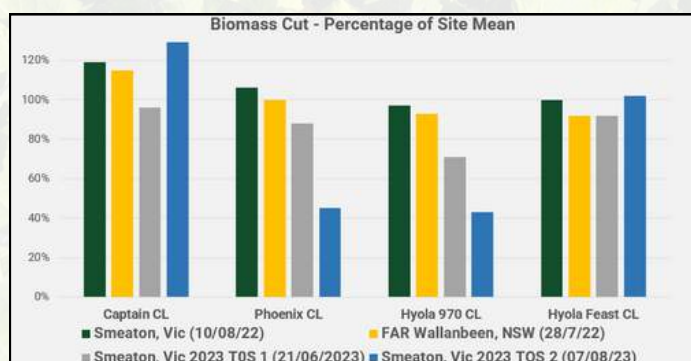

Table 3: % Flowering recorded at Smeaton 2022, sowing date 13th of April 2022

Captain CL®

Captain has proven it's potential for market leading yields in grain and biomass for grazing. With high oil percentages and a strong disease package and an AH blackleg group resistance Captain can help you lead the way with Winter Canola.

Higher Yielding

Table 1: Yield CL varieties expressed as t/Ha (Sources AGF Seeds, FAR)

Variety	AGF Smeaton, Vic		AGF Smeaton 2023			FAR Millicent 2022, SA		FAR Wallanbeen 2022, NSW		FAR Gnarwarre 2022, Vic		FAR Millicent 2023, SA		FAR Gnarwarre 2023, Vic	
	2021	2022	Ungrazed	Grazed TOS 1	Grazed TOS 2	Ungrazed	Grazed	Ungrazed	Grazed	Ungrazed	Grazed	Ungrazed	Grazed	Ungrazed	Grazed
Captain CL	6.53	6.55	3.6	4.3	3.38	4.57	4.84	3.79	3.36	3.23	5.7	5.7	4.19	3.93	
Phoenix CL	5.49	5.31	3.13	3.28	2.97	4.18	3.92	4.37	4.26	2.59	4.51	4.52	3.65	3.47	
Hyola 970 CL	5.64	5.63	2.57	3.65	2.59	3.81	4.23	3.65	3.39	2.23	4.71	4.16	4.11	3.41	

Oil Quality

Table 2: Oil % (Sources FAR, SFS)

Variety	FAR Millicent 2023, SA		FAR Gnarwarre 2023, Vic		FAR Millicent 2022, SA		FAR Wallanbeen 2022, NSW		FAR Gnarwarre 2022, Vic	SFS Streatham Vic	
	Ungrazed	Grazed	Ungrazed	Grazed	Ungrazed	Grazed	Ungrazed	Grazed	Ungrazed	2021	2022
Captain CL	44.6	43.2	43.2	43.2	44.4	43.6	45.7	45.6	41.8	46.6	47.7
Phoenix CL	43.2	41.7	42.2	41.7	43.6	43.5	45.6	46.5	41	45.3	47.5
Hyola 970 CL	41.3	39.9	41.1	39.9	42.6	41.5	45.2	45.4	39.9		

A Grazing Option

Chart 1: Biomass cut as % of site mean (Sources AGF Seeds, FAR)