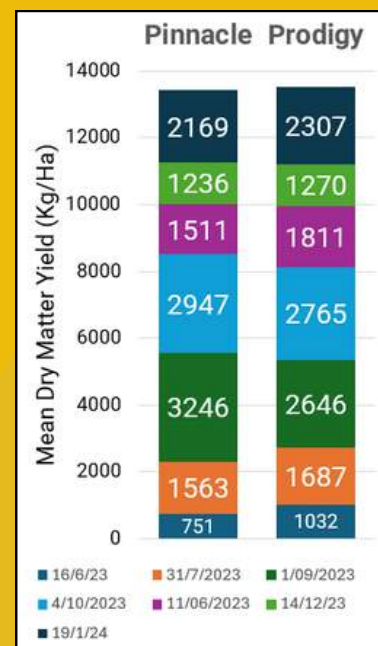

Prodigy Tetraploid Annual Italian Ryegrass

Prodigy ryegrass, bred by AGF Seeds, is an annual tetraploid variety with exceptional seedling vigour, very late heading, and high leaf quality. It provides valuable forage from early winter through to late in the growing season and enables excellent pasture utilisation, silage production, and hay quality during the spring and summer months.

As Pinnacle's successor as our premier late season annual, Prodigy is showing biomass yield improvements and later ear emergence.

Selectively bred from plants that showed potential to provide second year growth where conditions allow, Prodigy can work well alone or within a mix of Italians or hybrids to provide multiple years of high-quality feed.

Above: Dry Matter Yield results of Pinnacle and Prodigy in the 2023 AGF Seeds Annual Ryegrass Trial in Smeaton, Vic

Maturity

Very late maturity. In the AGF Seeds 2023 Heading Date Trial (table shown below) in Smeaton, Victoria, Prodigy showed very late ear emergence with great scoring compared to other late season commercial comparators.