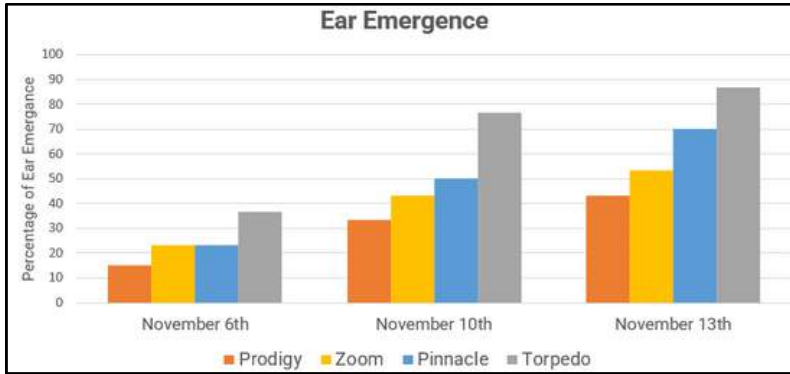

As Pinnacle's successor as our premier late season annual, Prodigy is showing biomass yield improvements and later ear emergence.

Selectively bred from plants that showed potential to provide second year growth where conditions allow, Prodigy can work well alone or within a mix of Italians or hybrids to provide multiple years of high-quality feed.

Above: Dry Matter Yield results of Pinnacle and Prodigy in the 2023 AGF Seeds Annual Ryegrass Trial in Smeaton, Vic

Maturity

Very late maturity. In the AGF Seeds 2023 Heading Date Trial (table shown below) in Smeaton, Victoria, Prodigy showed very late ear emergence with great scoring compared to other late season commercial comparators.