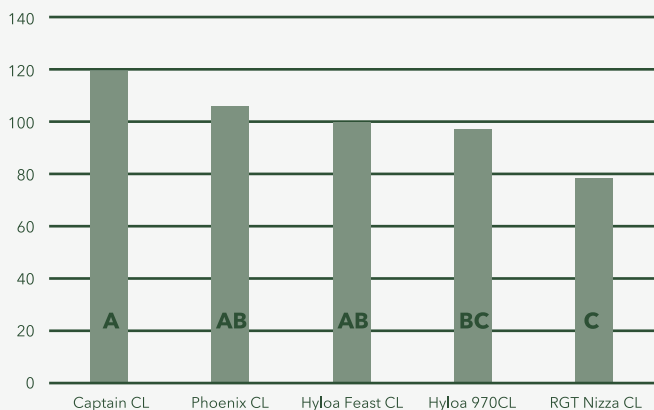

A GRAZING OPTION

Biomass cut - % of Site Mean - Smeaton 10-08-2022

HIGHER YIELDING

Yield CL varieties expressed as t/ha source SFS/FAR/AGF/Kylax

	Smeaton 2021	FAR Wallendbeen 2021	FAR Millicent 2021	FAR Gnarwarre 2021	SFS Streatham 2021	SFS Streatham 2022	Kaylx Junee Reff 2022	Smeaton 2022
Captain CL	6.53	5.33	4.67	4.07	6.01	5.24	4.366	6.55
Phoenix CL	5.49	4.65	4.43	3.78	4.75	4.8	3.664	5.31
Hyloa 970 CL	5.64	4.28	3.13	4.12	N/A	N/A	3.592	5.63

OIL QUALITY

Oil % - Source SFS/FAR/AGF

	FAR Wallendbeen 2021	FAR Millicent 2021	FAR Gnarwarre 2021	SFS Streatham 2021	SFS Streatham 2022
Captain CL	45.7	49	48.7	46.6	47.73
Phoenix CL	43.9	48.7	46	45.3	47.48
Hyloa 970 CL	44.7	47.3	46.8	N/A	N/A

EARLIER FLOWERING

Earlier Flowering - Smeaton 2022

Table: % Flowering recorded at Smeaton 2022, sowing date 13th of April 2022

	% Flowering @ 23rd Sept	% Flowering @ 26th Sept
Captain CL	5	7.5
Phoenix CL	5	7.5
Hyloa 970 CL	0	2.5

NOTICE:

Although the information and recommendations in this guide are presented in good faith and believed to be correct, AGF Seeds Pty. Ltd. makes no representations or warranties as to the completeness or accuracy of Information. Information is supplied upon the condition that the persons receiving same will make their own determination as to its suitability for their purposes prior to use. In no event will AGF Seeds Pty. Ltd. be responsible for any damages or loss of any nature whatsoever resulting from the use of or reliance upon Information supplied in this guide.